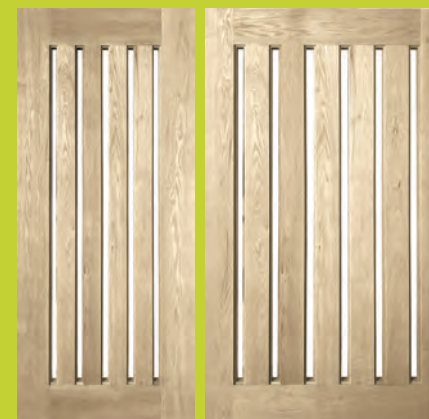

Single Light Oak Door

| Size | Door only | Pre-hung hinged | Pivot frame unit |
|------------------|-----------|-----------------|------------------|
| 2040 x 870 x 40 | \$697 | \$2223 | N/A |
| 2040 x 1200 x 45 | \$1223 | \$2957 | \$3805 |
| 2040 x 410 x 40 | \$613 | N/A | N/A |
| 2340 x 870 x 40 | \$768 | \$2408 | N/A |
| 2280 x 1200 x 45 | \$1320 | \$3145 | \$3991 |
| 2340 x 410 x 40 | \$675 | N/A | N/A |

Solid oak doors cannot be hung in a cedar frame.

All American oak doors are supplied raw

Horizontal Plank Oak Door

| Size | Door only | Pre-hung hinged | Pivot frame unit |
|------------------|-----------|-----------------|------------------|
| 2040 x 870 x 40 | \$1374 | \$2900 | N/A |
| 2040 x 1200 x 45 | \$1950 | \$3684 | \$4532 |
| 2340 x 870 x 40 | \$1576 | \$3216 | N/A |
| 2280 x 1200 x 45 | \$2199 | \$4024 | \$4870 |

Newport Oak Door

| Size | Door only | Pre-hung hinged | Pivot frame unit |
|------------------|-----------|-----------------|------------------|
| 2040 x 870 x 40 | \$2002 | \$3528 | N/A |
| 2040 x 1200 x 45 | \$2529 | \$4263 | \$5111 |
| 2340 x 870 x 40 | \$2315 | \$3955 | N/A |
| 2280 x 1200 x 45 | \$2779 | \$4604 | \$5450 |

Bali Oak Door

| Size | Door only | Pre-hung hinged | Pivot frame unit |
|------------------|-----------|-----------------|------------------|
| 2040 x 870 x 40 | \$1469 | \$2995 | N/A |
| 2040 x 1200 x 45 | \$2238 | \$3972 | \$4820 |
| 2340 x 870 x 40 | \$1846 | \$3486 | N/A |
| 2280 x 1200 x 45 | \$2661 | \$4486 | \$5332 |