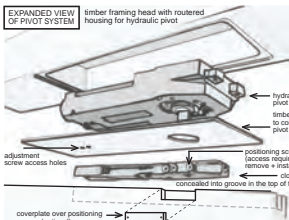

Sentosa Pivot

Size	Cedar door	framed* unit
2040 x 1200 x 45	$1592	$3106
2280 x 1200 x 45	$1893	$3450
grey & translucent glass +10%		
shoji glass +15%		
BAL adaption extra $157