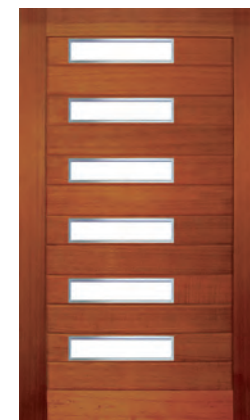

Seaport Pivot 🔹

Size	Cedar door	framed* unit
2040 x 1200 x 45	$2313	$3827
2280 x 1200 x 45	$2511	$4068

stainless steel viewing surrounds

🔹 bushfire compliant only if lower viewer omitted.

* framed unit hung on hydraulic pivot closer

woodworkers solid plank door range

Our plank range of doors are beautiful practical and strong. They are made from solid natural timber with no veneers, ensuring their durability and robust aesthetic. Doors wider than 920mm or higher than 2400mm are not covered by Australian standards for distortion.