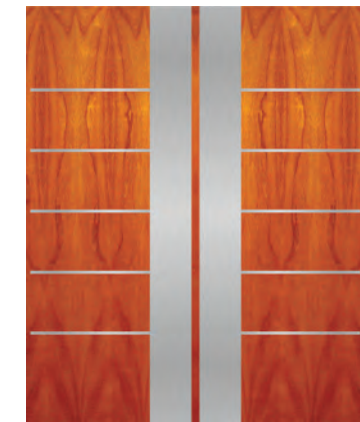

Moda

ALL PRICES INCLUDE GST

Size	Cedar
2040 x 820	$1460
2340 x 820	$1565
2040 x 1200	$1820
2280 x 1200	$1980

price per door