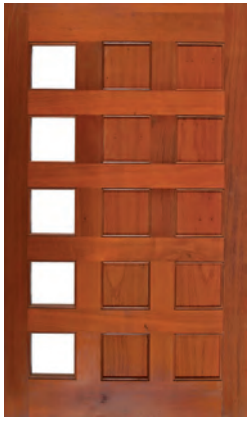

Coolum Margin Glazed

Size	Cedar door	framed* unit
2040 x 1200 x 45	$1726	$3240
2280 x 1200 x 45	$2009	$3566

grey & translucent glass +10% shoji glass +15%